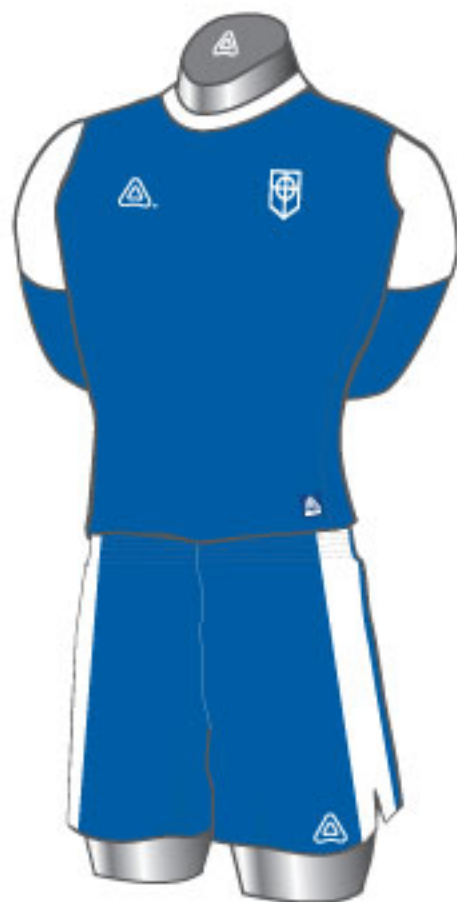

TRINITY

ROYAL/WHITE