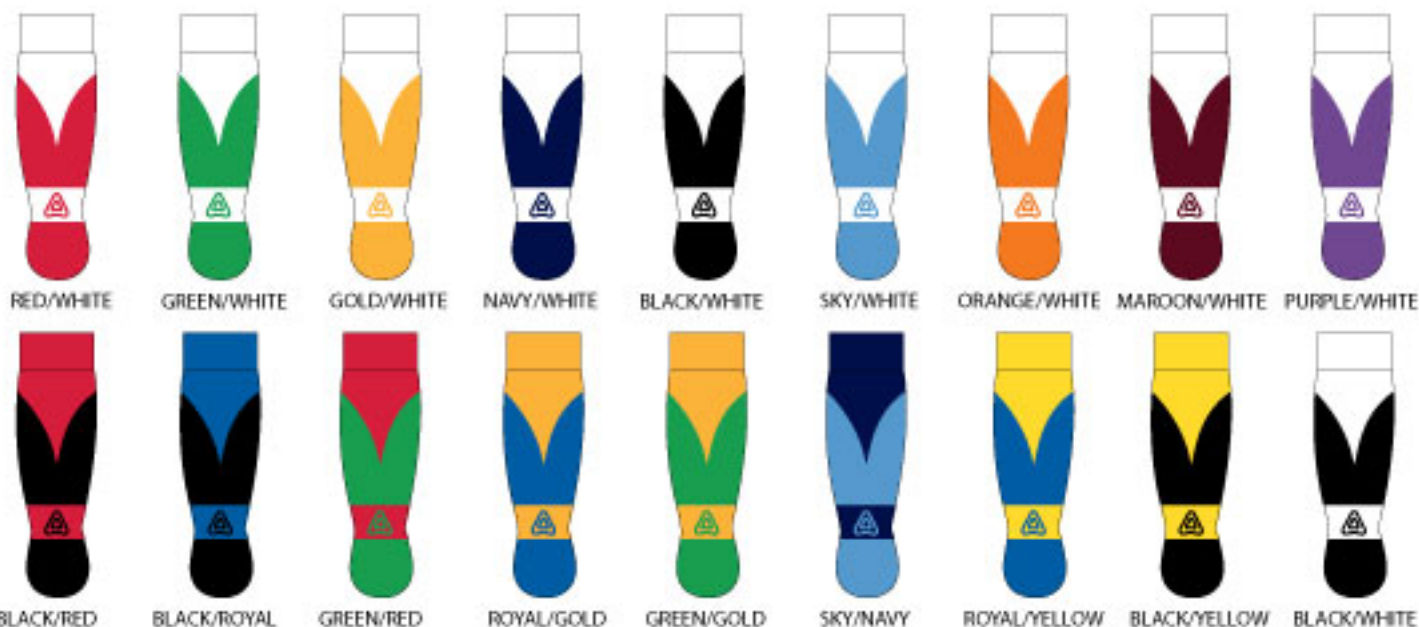

COLOUR OPTIONS (NON DISPLAYED COLOURS ON REQUEST)

ROYAL/WHITE

BLACK/WHITE

NAVY/WHITE

RED/WHITE

GREEN/WHITE

WHITE/RED

WHITE/GREEN

SIZES

Available in kids, and adults sizes.

SK020

ROYAL/WHITE

COLOURS ALSO AVAILABLE IN

ALTERNATIVE DESIGNS

2 STRIPE

HOOPED

STANDARD COLOURS

-  BLACK
-  WHITE
-  SKY
-  GREEN
-  YELLOW
-  ROYAL
-  PINK
-  RED
-  NAVY
-  GOLD
-  MAROON
-  PURPLE
-  GREY (LIGHT)
-  GREY (DARK)

CUSTOM CRESTS

No limitations in colour or design when creating your club/team crest.

SETUP CHARGES MAY APPLY (PLEASE SEE PRICELIST)

STANDARD COLOURS

- BLACK
- WHITE
- SKY
- GREEN
- YELLOW
- ROYAL
- PINK
- RED
- NAVY
- GOLD
- MAROON
- PURPLE
- GREY (LIGHT)
- GREY (DARK)

**CUSTOM CRESTS**

No limitations in colour or design when creating your club/team crest.